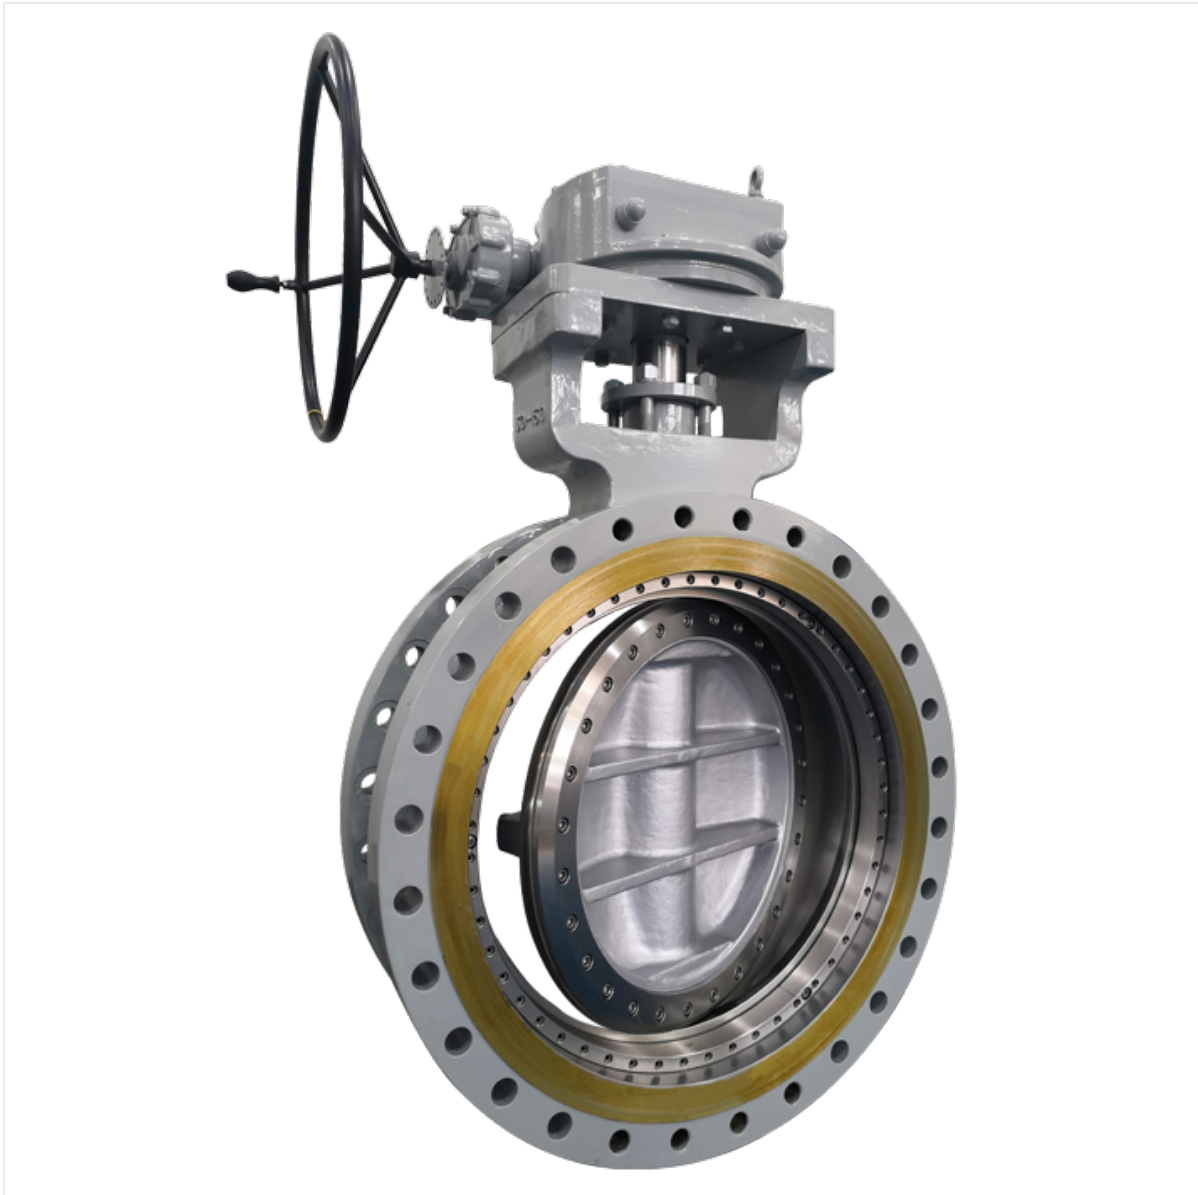

Flange end Triple Offset Butterfly Valve With Gearbox

Welcome to DBV VALVE, we collect a wide variety of commercial & industrial valves here for you. They are perfect for virtually every industrial process, including water and sewage processing, mining, power generation, processing of oil, gas and petroleum, food manufacturing, chemical and plastic manufacturing, and many other fields.

1. Model: E01
2. Brand: DBV or Custom
3. Custom Options: Size, pressure, material, connection type, operation type, logo, packaging, etc.
4. Valve Actuators: pneumatic or custom (hydraulic, electric, and spring)
5. Available Materials: Stainless steel, Ductile iron, Carbon steel, Brass, Aluminium, Cast steel, Titanium, Bronze, etc.