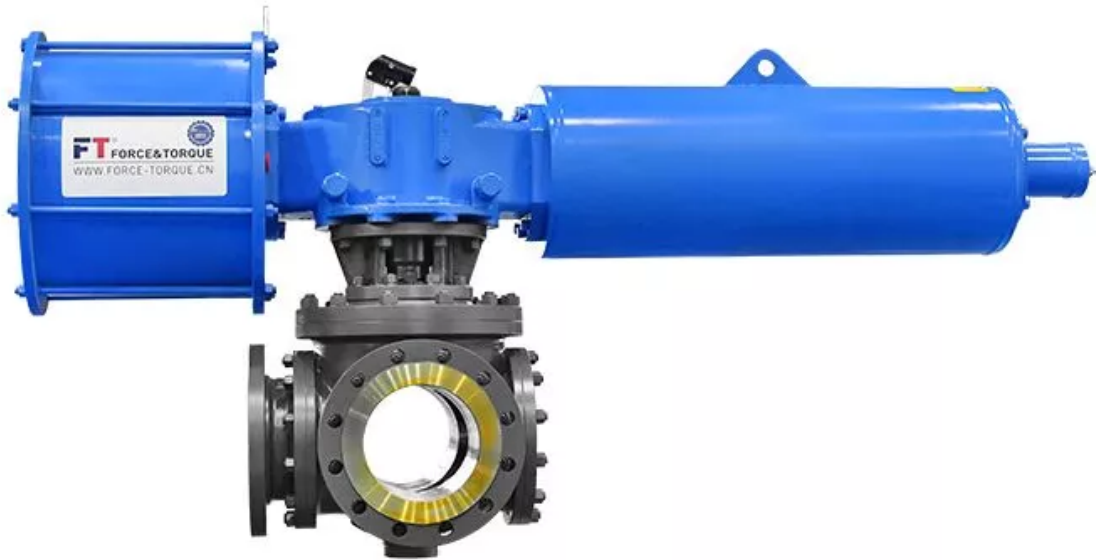

Three Way Ball Valve With Pneumatic

Welcome to DBV VALVE, we collect a wide variety of commercial & industrial valves here for you. They are perfect for virtually every industrial process, including water and sewage processing, mining, power generation, processing of oil, gas and petroleum, food manufacturing, chemical and plastic manufacturing, and many other fields.

1. Model: E01
2. Brand: DBV or Custom
3. Custom Options: Size, pressure, material, connection type, operation type, logo, packaging, etc.
4. Valve Actuators: pneumatic or custom (hydraulic, electric, and spring)
5. Available Materials: Stainless steel, Ductile iron, Carbon steel, Brass, Aluminium, Cast steel, Titanium, Bronze, etc.

Three Way Plug Valve

Welcome to DBV VALVE, we collect a wide variety of commercial & industrial valves here for you. They are perfect for virtually every industrial process, including water and sewage processing, mining, power generation, processing of oil, gas and petroleum, food manufacturing, chemical and plastic manufacturing, and many other fields.